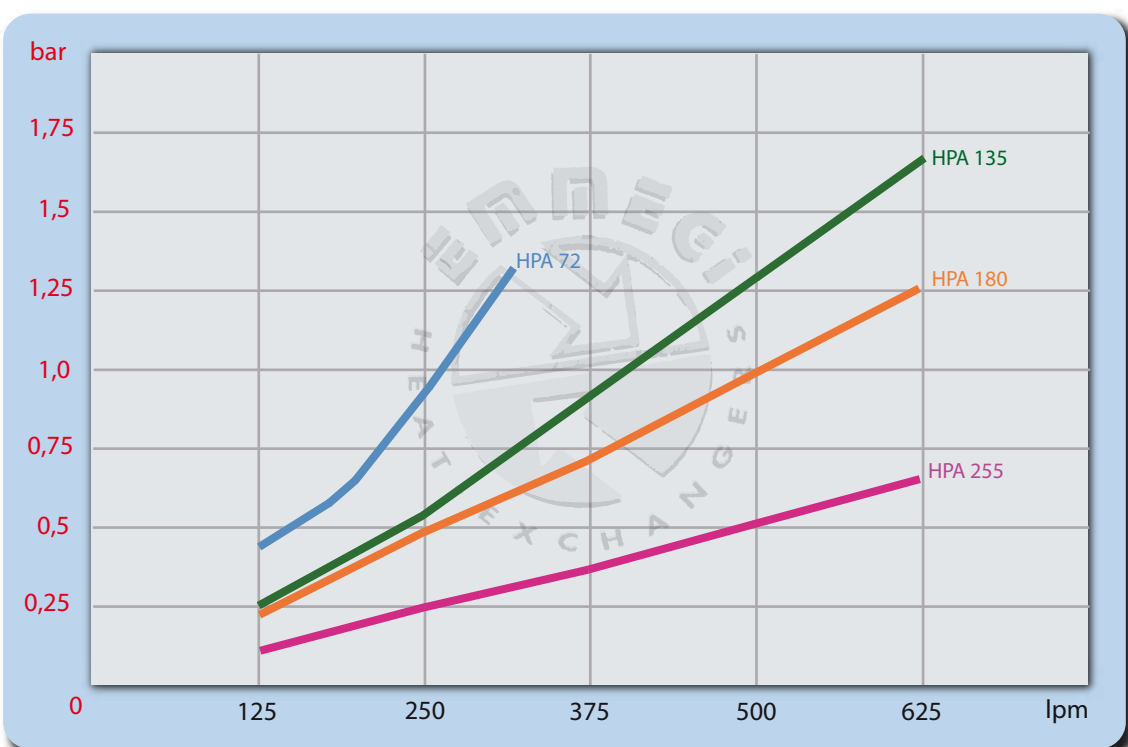

The noise levels are referred to the fan sound pressure @ 1mt only

HPA LARGER SERIES

AC ELECTRIC MOTOR

Performance diagram with oil ISO VG 32 @ 50°C

Pressure drop with oil ISO VG 32 @ 50°C

Hydraulic & Offshore SUPPLIES