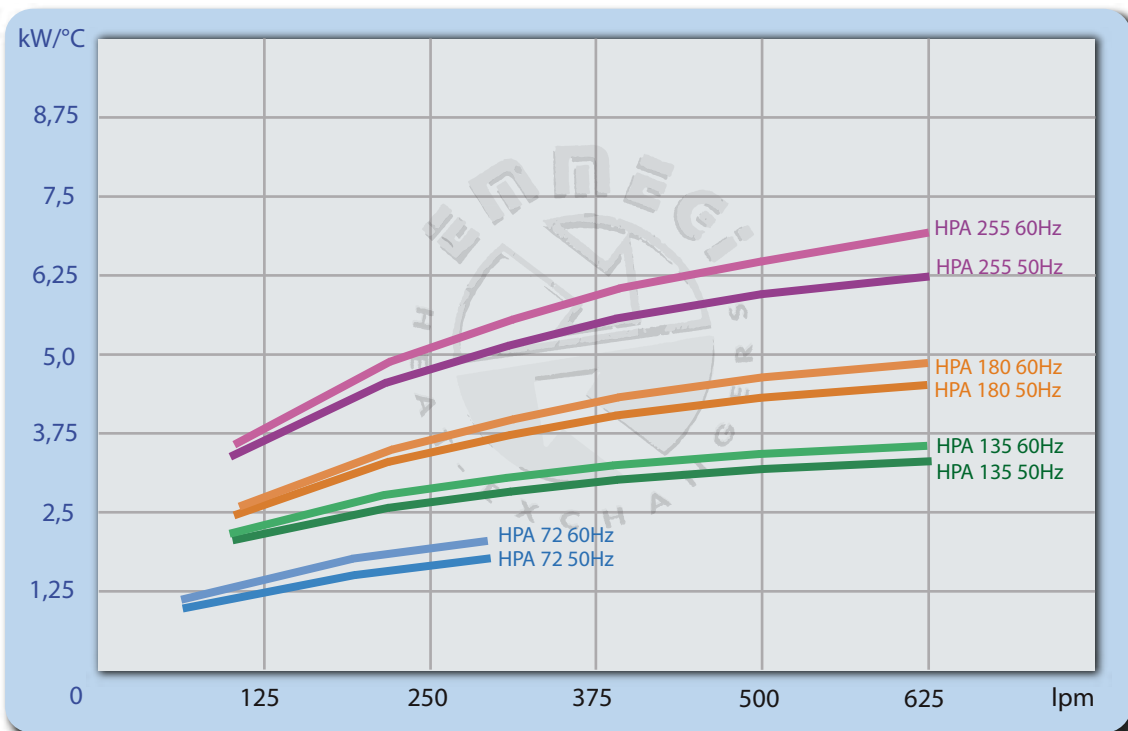

* Flange : SAE 3000

Technical data

Model	V	KW	A	Rpm	IP	dB(A)	lt	Kg
HPA 135 A037500400B#1	230-400V 50Hz / 265-460V 60Hz	3,0 / 3,5	12,1- 7,0 / 12,1- 7,0	969 / 1163	55	76 / 80	26	126
HPA 180 A032800400B#1	400-690V 50Hz / 460-795V 60Hz	7,5 / 8,6	14,4 - 8,3 / 14,4 - 8,3	1450 / 1740	55	85 / 89	31	200
HPA 255 A037900400B#1	400-690V 50Hz / 460-795V 60Hz	15 / 17,3	28,1-16,3 / 28,1-16,3	1456 / 1747	55	90 / 94	56	358

The noise levels are referred to the fan sound pressure @ 1mt only

HPA LARGER SERIES

AC ELECTRIC MOTOR

Performance diagram with oil ISO VG 32 @ 50°C

Pressure drop with oil ISO VG 32 @ 50°C

Hydraulic & Offshore SUPPLIES